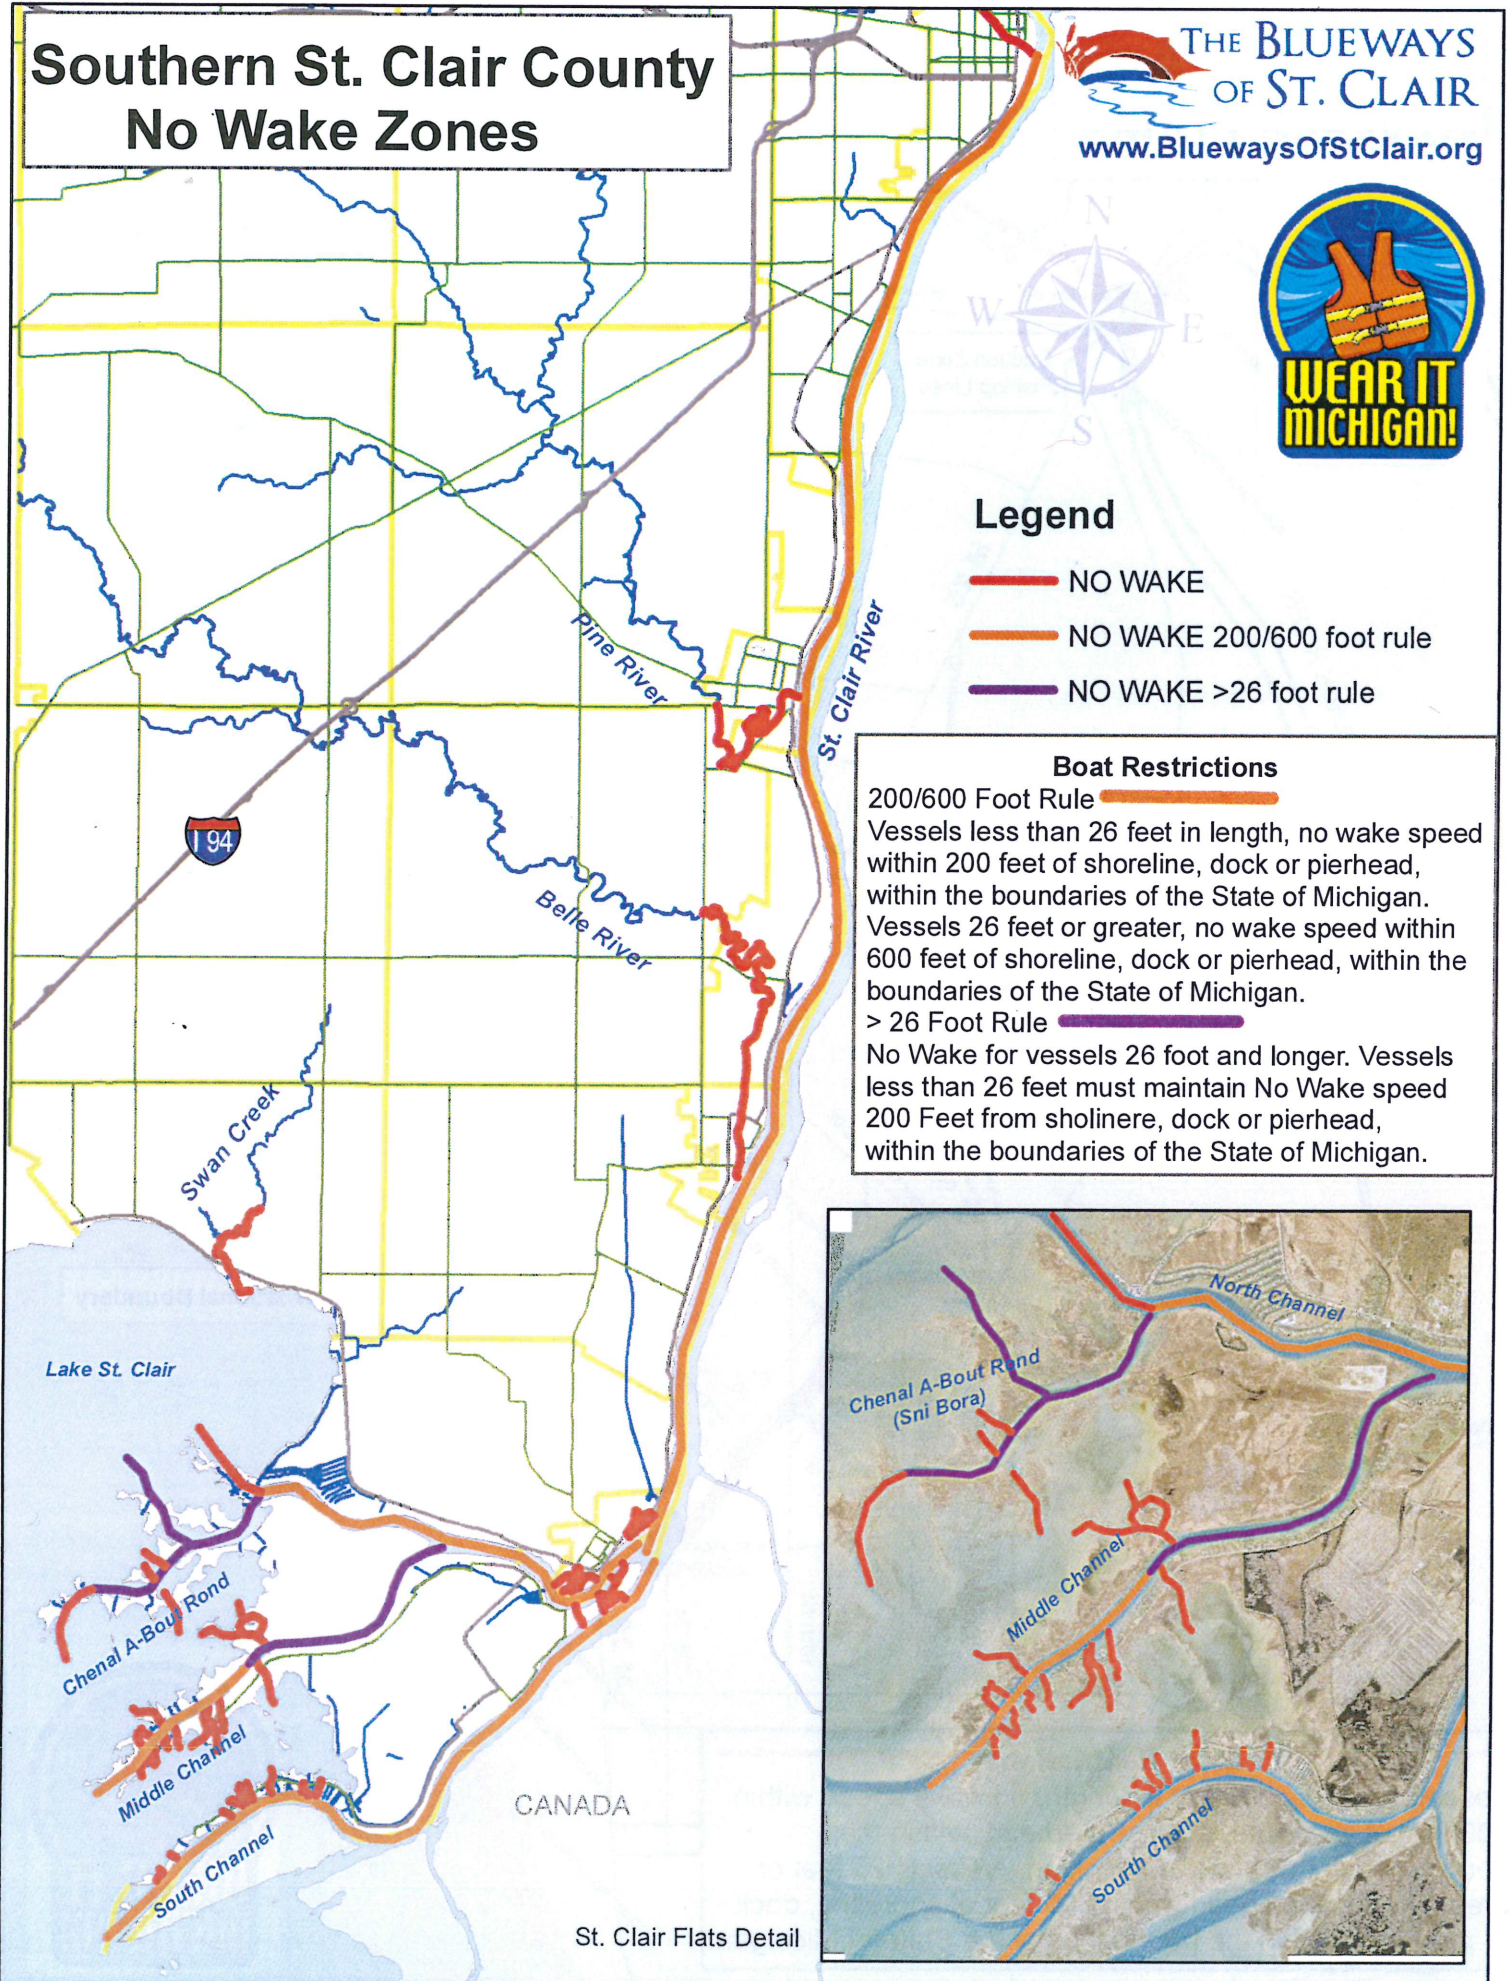

Southern St. Clair County No Wake Zones

Legend

- NO WAKE
- NO WAKE 200/600 foot rule
- NO WAKE >26 foot rule

Boat Restrictions

200/600 Foot Rule

Vessels less than 26 feet in length, no wake speed within 200 feet of shoreline, dock or pierhead, within the boundaries of the State of Michigan. Vessels 26 feet or greater, no wake speed within 600 feet of shoreline, dock or pierhead, within the boundaries of the State of Michigan.

> 26 Foot Rule

No Wake for vessels 26 feet and longer. Vessels less than 26 feet must maintain No Wake speed 200 Feet from shoreline, dock or pierhead, within the boundaries of the State of Michigan.

St. Clair Flats Detail